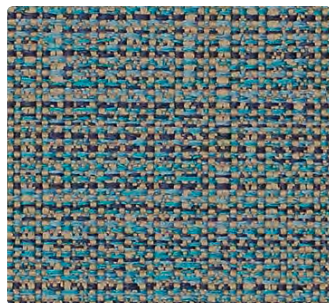

WC783-002
Wheat

WC783-009
Sunset

WC783-013
Celadon

WC783-003
Jade

WC783-019
Copper

WC783-023
Harvest

WC783-014
Aquamarine

WC783-001
Cinnabar

WC783-007
Flax

WC783-004
Lagoon

WC783-000
Bark

WC783-006
Granite

Application
Upholstery Seating

Content
100% Polyester

Width
54 inches / 137 cm

Abrasion (Wyzenbeek/Cotton Duck)
Passes 125,000 Double Rubs

Finish
Crypton with Antimicrobial
Silver ion Technology

Reduced Environmental Impact
GREENGUARD Gold Certified

TECHNICAL INFORMATION

Content: 100% Polyester

Width: 54 inches / 137 cm

Backing: Crypton®

Approx. Repeat: Non-Matching

Weight: 14.2 oz./linear yard / 440.25 g/lm

Finish: Crypton® with Antimicrobial Silver Ion Technology

Directional: Yes

Railroaded: No

PERFORMANCESurface Abrasion: Heavy Duty ASTM D4157
(Wyzenbeek/Cotton Duck)